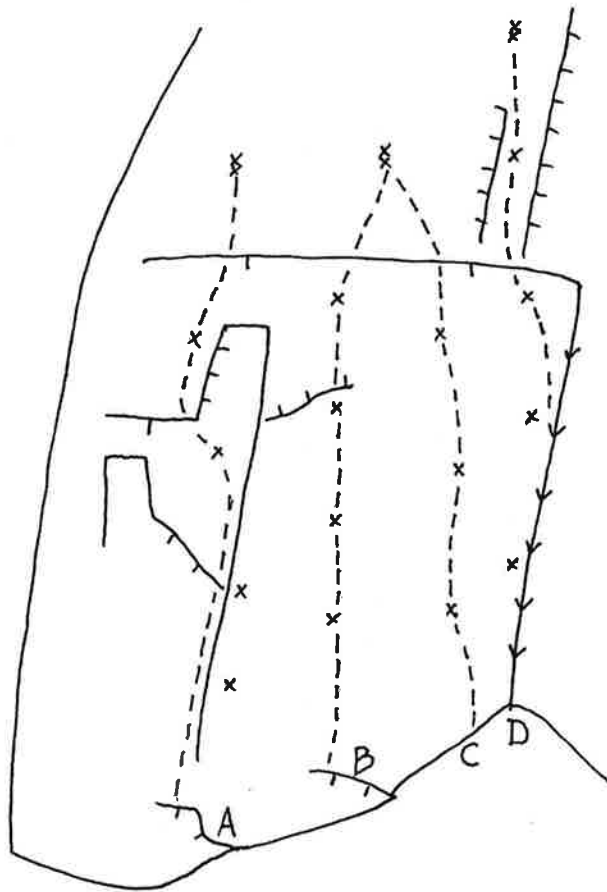

**SUNSHINE ROCK SOUTH SIDE OVERVIEW**

**ROADSIDE LEFT**

A	King of the Road	8
B	Road Warrior	10c
C	Offramp	10a
D	Road Trip	6

**ROADSIDE CENTRAL**

- |   |                   |     |
|---|-------------------|-----|
| A | Old Style         | 8   |
| B | Lipstick on a Pig | 10c |

**ROADSIDE RIGHT (formerly Paddock Wall Left)**

A	Code of the West	10b
B	The Arete	9
C	Cutblock	10c
D	Bent Jack Crack	10a
D'	direct start	11b
E	Silver Blaze	10d
F	Speak No Evil	11a
G	A Finer Niner	9
H	Monkeyshines	10a
I	unnamed	6