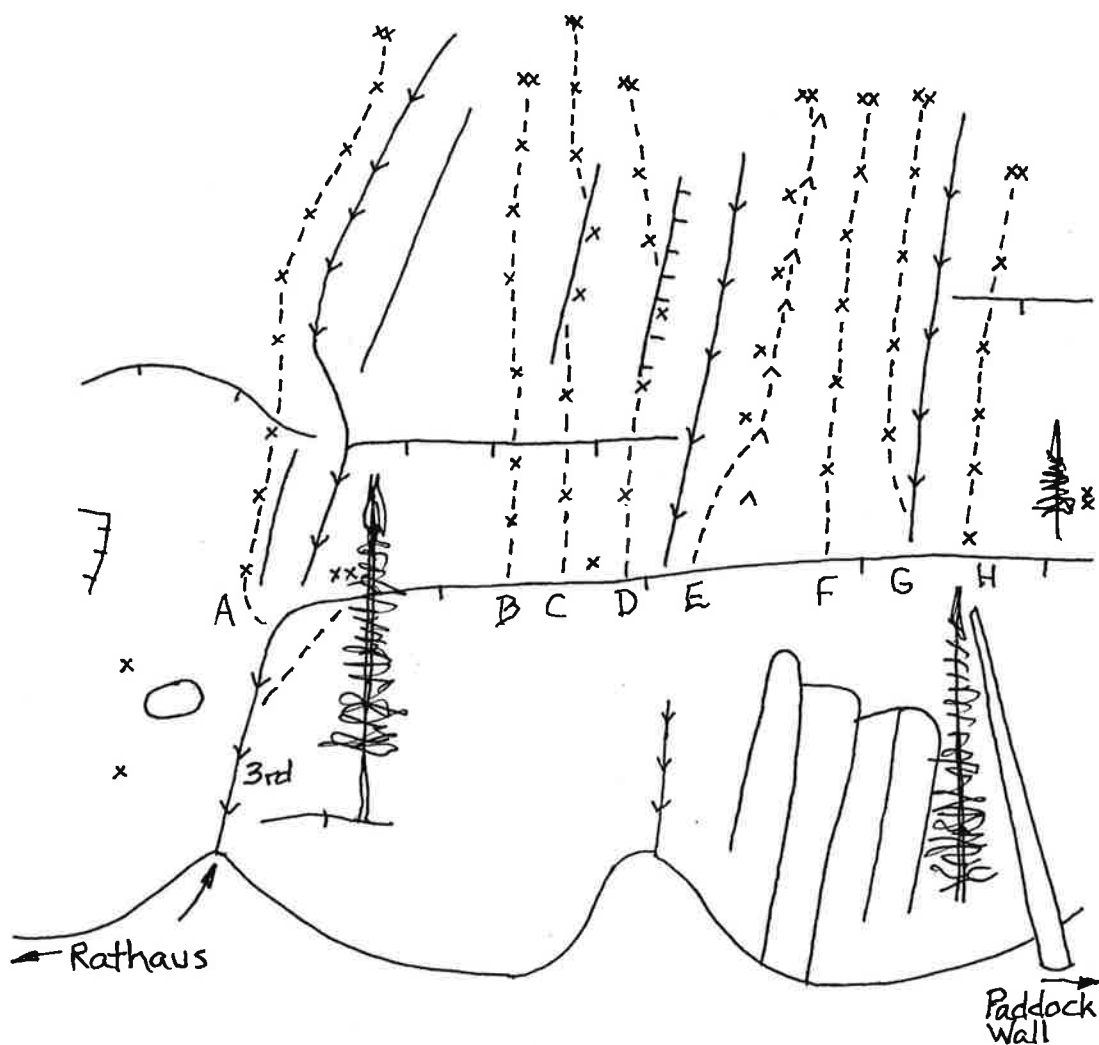

THE LEDGE (prelim topo, August 2011)

A	No Dog Day Afternoon	10b
B	Nakiska Myaska	10a
C	You Are My Sunshine	9
D	Geez Louise	10b
E	Tri Star Arete	8
F		9
G		6
H	Panoramic	7