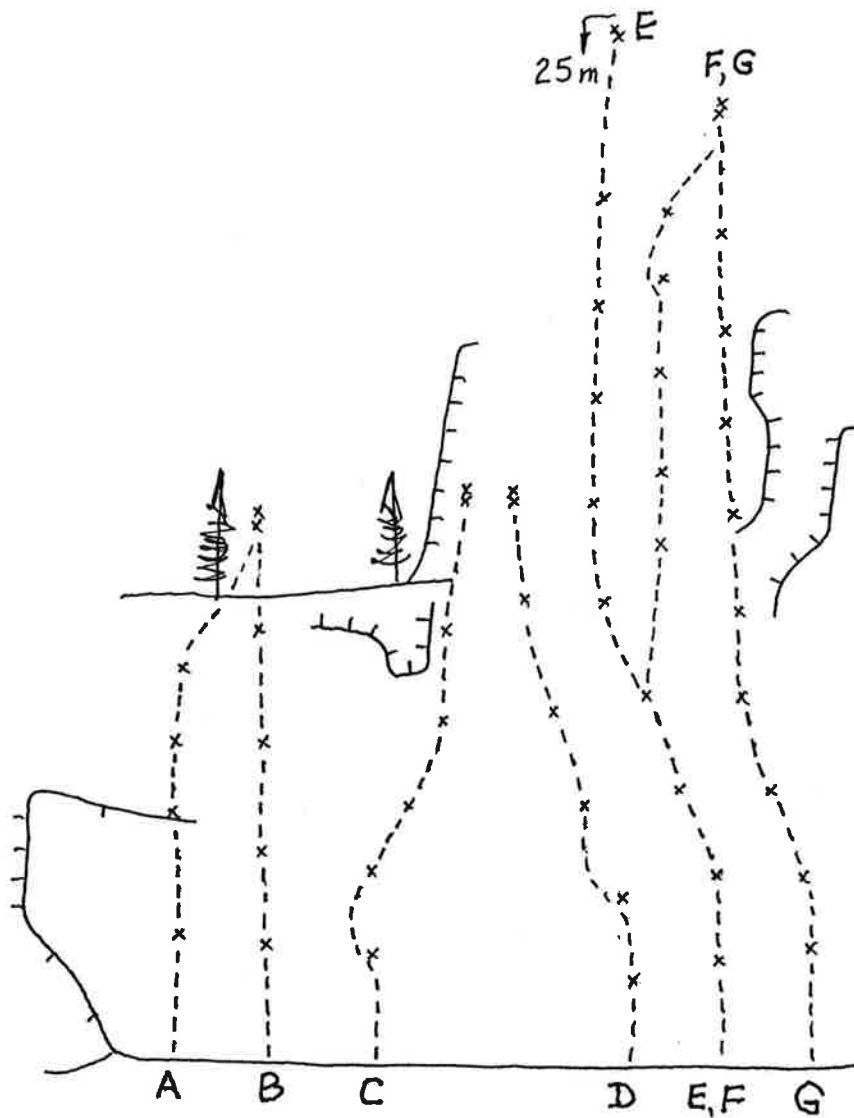

PADDOCK WALL LEFT (formerly Central)

A	Lullaby	10d
B	Sleepyhead	10d
C	A Modest Proposal	10d
D	Appaloosa	11a
E	Equus	10b
F	Equus to Hippus	10b
G	Hippus	10a