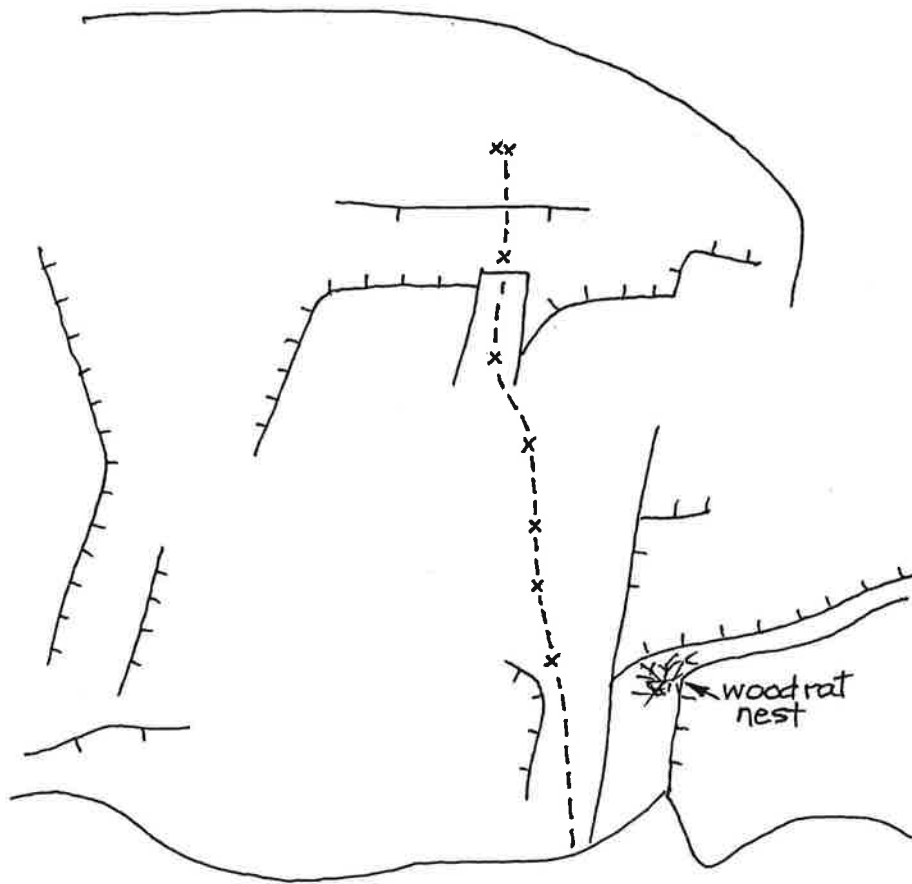

**SUNSHINE ROCK SOUTH SIDE OVERVIEW**

**ROADSIDE LEFT**

A	King of the Road	8
B	Road Warrior	10c
C	Offramp	10a
D	Road Trip	6

**ROADSIDE CENTRAL**

- |   |                   |     |
|---|-------------------|-----|
| A | Old Style         | 8   |
| B | Lipstick on a Pig | 10c |

**ROADSIDE RIGHT (formerly Paddock Wall Left)**

A	Code of the West	10b
B	The Arete	9
C	Cutblock	10c
D	Bent Jack Crack	10a
D'	direct start	11b
E	Silver Blaze	10d
F	Speak No Evil	11a
G	A Finer Niner	9
H	Monkeyshines	10a
I	unnamed	6