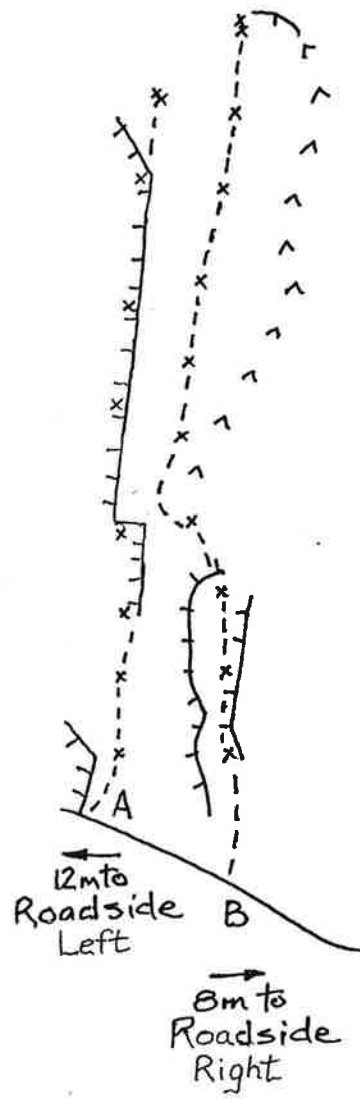

**SUNSHINE ROCK SOUTH SIDE OVERVIEW**

**ROADSIDE LEFT**

A	King of the Road	8
B	Road Warrior	10c
C	Offramp	10a
D	Road Trip	6

**ROADSIDE CENTRAL**

- |   |                   |     |
|---|-------------------|-----|
| A | Old Style         | 8   |
| B | Lipstick on a Pig | 10c |

**ROADSIDE RIGHT (formerly Paddock Wall Left)**

A	Code of the West	10b
B	The Arete	9
C	Cutblock	10c
D	Bent Jack Crack	10a
D'	direct start	11b
E	Silver Blaze	10d
F	Speak No Evil	11a
G	A Finer Niner	9
H	Monkeyshines	10a
I	unnamed	6