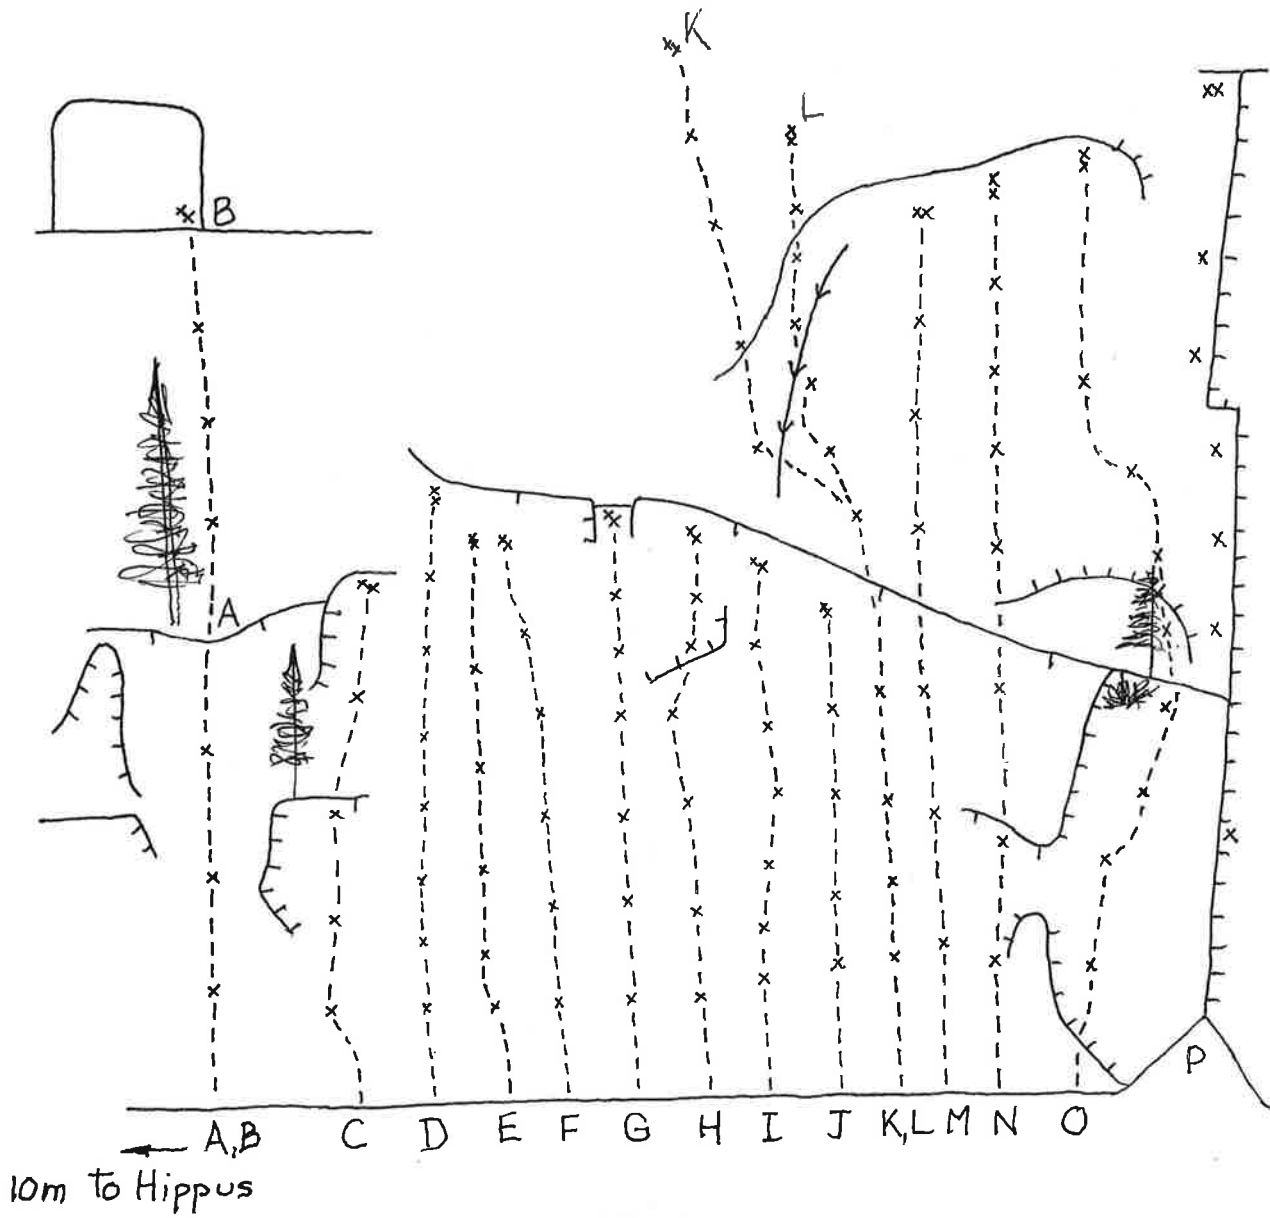

PADDOCK WALL RIGHT

A	unnamed	7	tree belay
B	unnamed	10b	
C	Borax	9	
D	Dark Horse	10d	
E	Palomino	11a	
F	Pinto	10c	
G	Secretariat	11a	
H	Pegasus	10d	
I	Dressage	11a	
J	Mr Ed	10a	
K	unnamed	9	
L	Sucker Punch	11a	
M	unnamed	7	
N	Once Upon a Time	6	
O	Hobby Horse	7	
P	Rincon	6