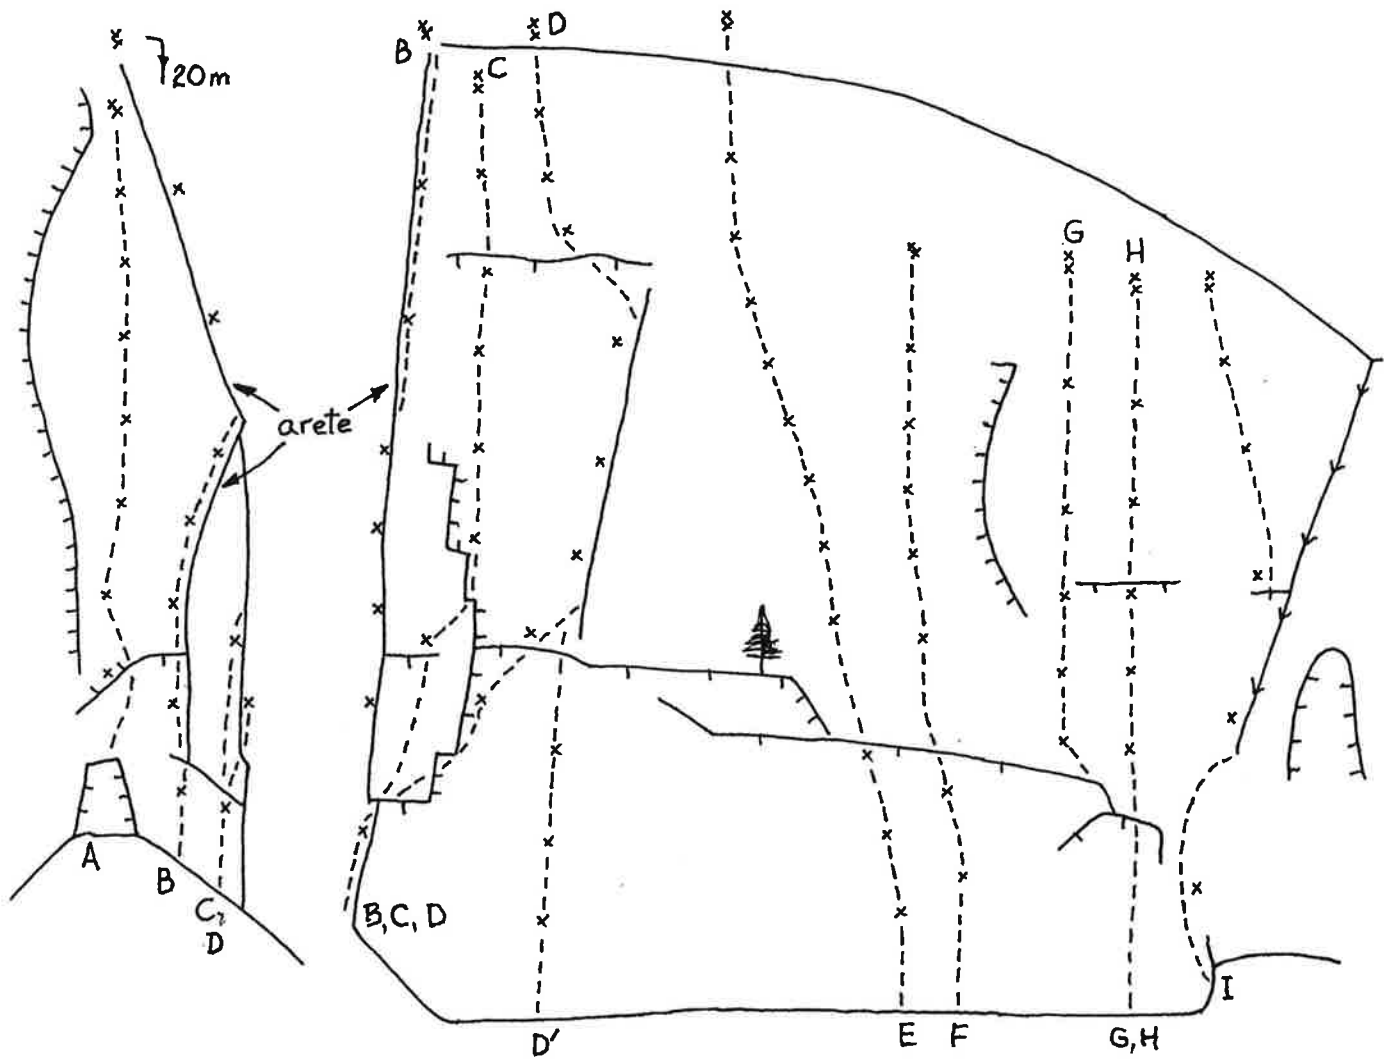

**SUNSHINE ROCK SOUTH SIDE OVERVIEW**

**ROADSIDE LEFT**

A	King of the Road	8
B	Road Warrior	10c
C	Offramp	10a
D	Road Trip	6

**ROADSIDE CENTRAL**

- |   |                   |     |
|---|-------------------|-----|
| A | Old Style         | 8   |
| B | Lipstick on a Pig | 10c |

**ROADSIDE RIGHT (formerly Paddock Wall Left)**

A	Code of the West	10b
B	The Arete	9
C	Cutblock	10c
D	Bent Jack Crack	10a
D'	direct start	11b
E	Silver Blaze	10d
F	Speak No Evil	11a
G	A Finer Niner	9
H	Monkeyshines	10a
I	unnamed	6