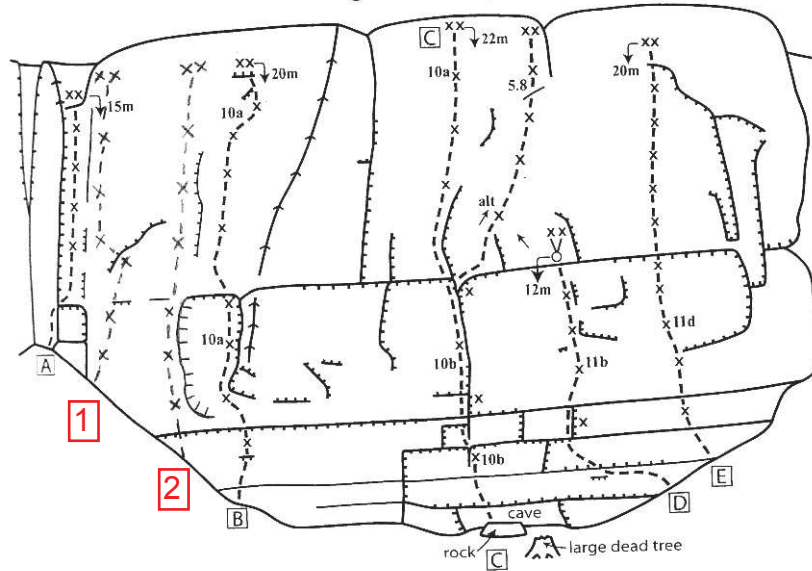

## Bighorn Crag

original topo by Chris Perry

- 1.) "**Dr No**" - 5.10c, 6 bolts, 18m  
Mark Carlson - June 2013
- 2.) "**Goats Eye**" - 5.10c/d, 6 bolts, 20m  
Tobias Link - June 2013